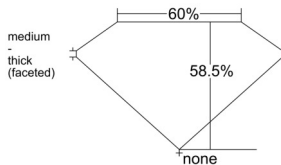

GIA®

FACSIMILE

GIA REPORT 6532113258

Verify this report at GIA.edu

GIA NATURAL DIAMOND DOSSIER®

August 12, 2025
GIA Report Number 6532113258
Shape and Cutting Style ..... Heart Brilliant
Measurements ..... 5.76 x 6.52 x 3.82 mm

GRADING RESULTS

Carat Weight ..... 0.83 carat
Color Grade ..... F
Clarity Grade VS1

ADDITIONAL GRADING INFORMATION

Polish ..... Excellent
Symmetry ..... Very Good
Fluorescence ..... None
Clarity Characteristics..... Crystal, Cloud, Feather, Needle
Inscription(s): GIA 6532113258

PROPORTIONS

Profile not to actual proportions

GRADING SCALES

GIA COLOR SCALE		GIA CLARITY SCALE			
COLORLESS	D	VERY VERY SLIGHTLY INCLUDED	FLAWLESS		
	E		INTERNALLY FLAWLESS		
	F	VERY SLIGHTLY INCLUDED	VVS₁		
	G		VVS₂		
	H		VS₁		
	NEAR COLORLESS	I	SLIGHTLY INCLUDED	VS₂	
		J		SI₁	
		FAINT	K	INCLUDED	SI₂
			L		I₁
			M		I₂
VERT LIGHT	N	INCLUDED	I₃		
	O				
	P				
	Q				
	R				
LIGHT	S				
	T				
	U				
	V				
	W				
X					
Y					
Z